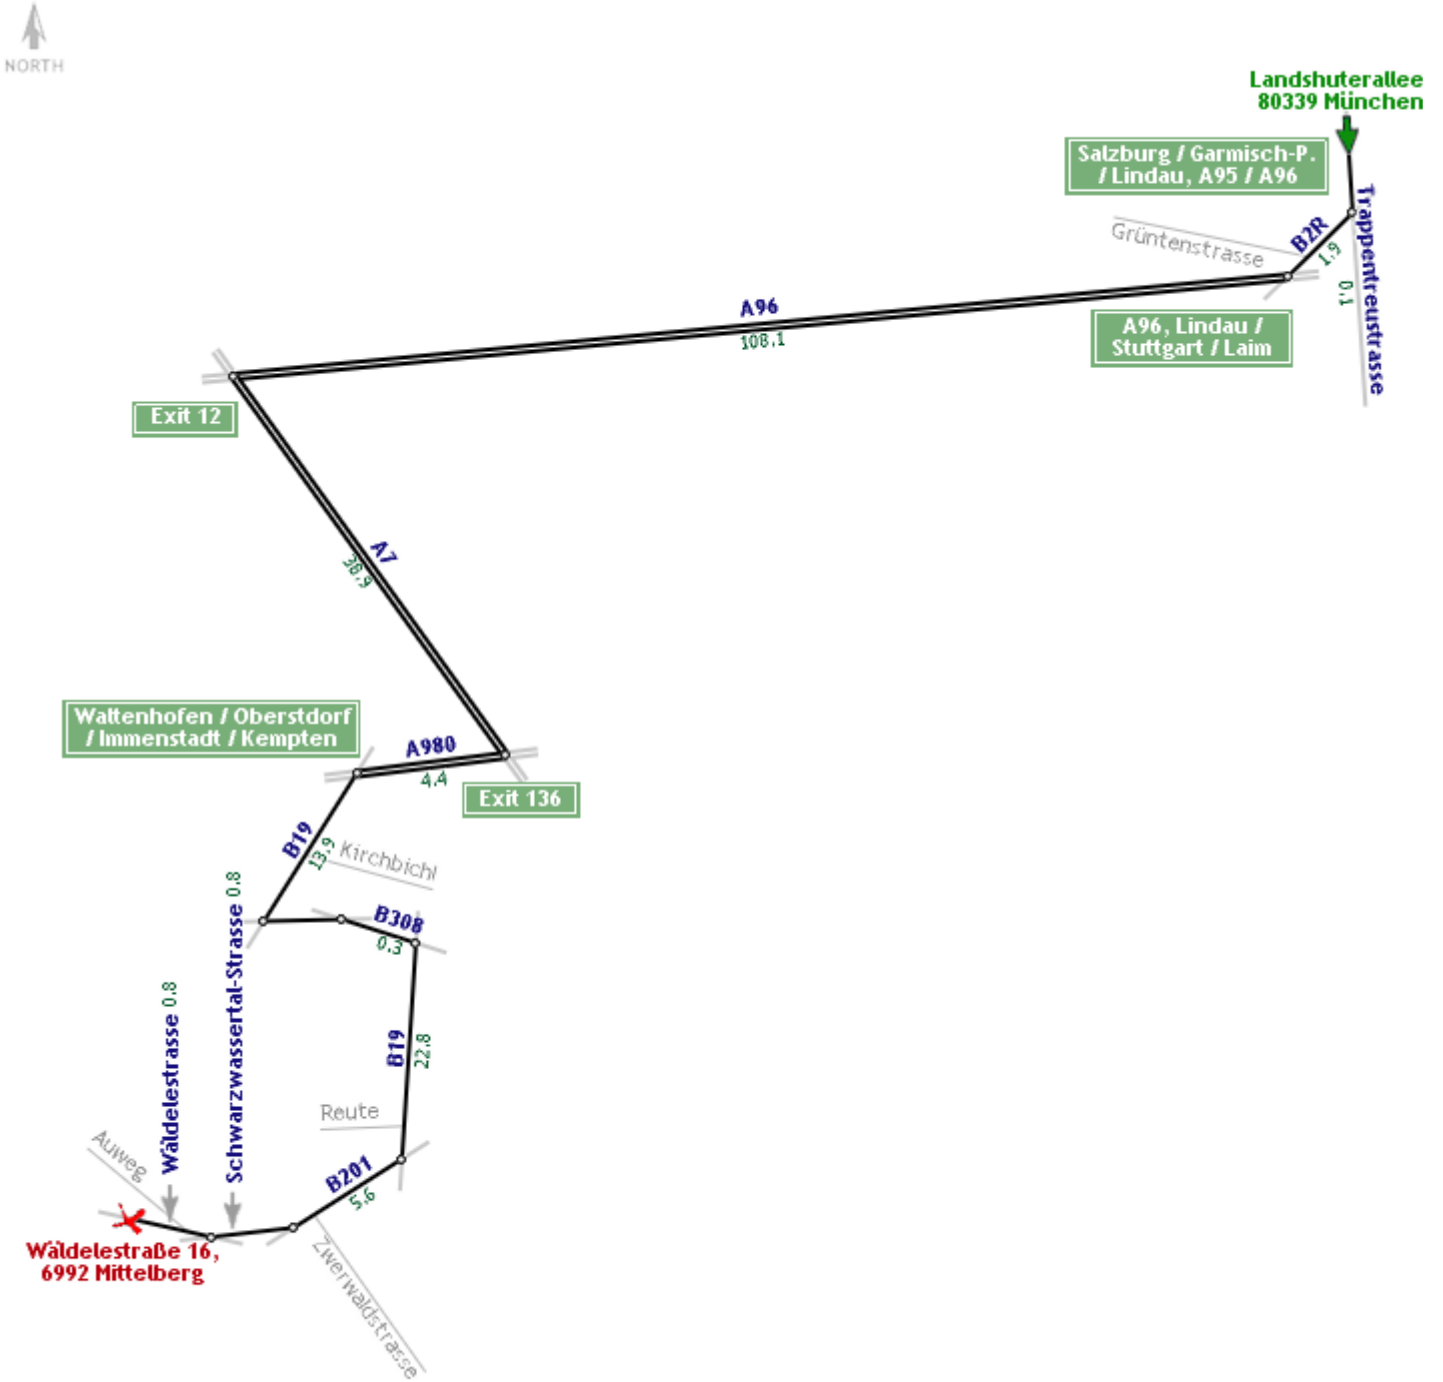

**Start:** Landshuterallee, 80339 München  
**End:** Wäldelestraße 16, 6992 Mittelberg  
**Total Distance:** 200.7 Kilometers  
**Estimated Total Time:** 2 hours, 27 minutes

Directions	Kilomet
<b>Start:</b> Depart Landshuterallee, 80339 München on Trappentreustraße (South)	(
1: Continue (South) on ramp	(
2: Continue (South-West) on B2R, Mittlerer Ring	.
3: Continue (West) on ramp	(
4: Continue (West) on A96, E54	108
5: Turn RIGHT (South) onto ramp	(
6: Continue (South-East) on A7, E532	38
7: Continue (South-West) on ramp	(

<b>8:</b> Continue (West) on A980	4
<b>9:</b> Bear RIGHT (South-East) onto ramp	(
<b>10:</b> Continue (South-West) on B19	13
<b>11:</b> Bear RIGHT (North-East) onto ramp	(
<b>12:</b> Continue (East) on Local road(s)	(
<b>13:</b> Bear RIGHT (South-East) onto B308, B19	(
<b>14:</b> Bear RIGHT (South) onto ramp	(
<b>15:</b> Continue (South) on B19	17
<b>16:</b> Turn RIGHT onto traffic circle	< (
<b>17:</b> Turn RIGHT (South-West) onto B19	!
<b>18:</b> Bear RIGHT (South-West) onto B201, Kleinwalsertal Bundesstrasse	!
<b>19:</b> Turn RIGHT (West) onto Schwarzwassertal-Strasse	(
<b>20:</b> Turn RIGHT (West) onto Wäldelestrasse	(
<b>End:</b> Arrive Wäldelestraße 16, 6992 Mittelberg	