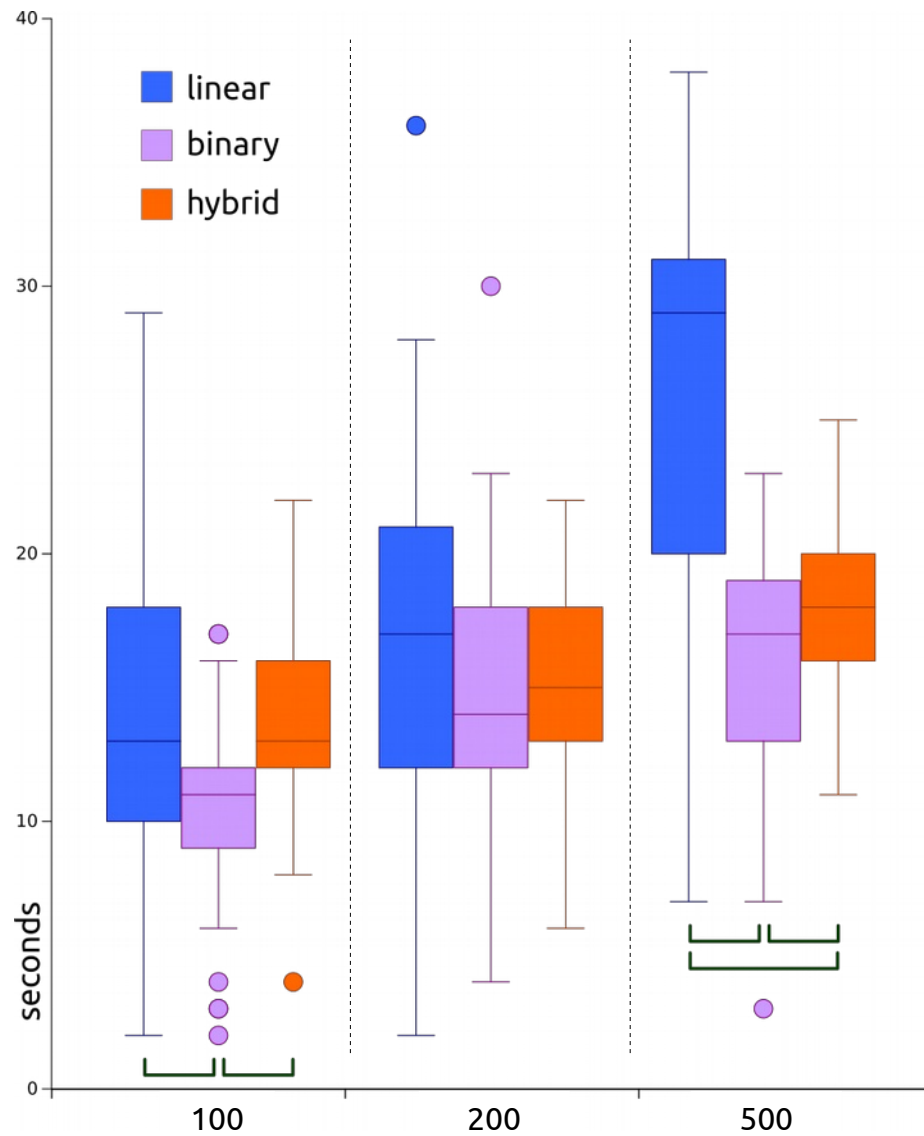

Evaluation

Linear

Binary

Hybrid

Results

Task Time

Results

Nasa TLX

Thank you!

Statistics

Comparison	Mental Demand	Physical Demand	Temporal Demand	Performance	Effort	Frustration
Linear & Binary	< 0.001	0.004	0.018	< 0.001	< 0.001	< 0.001
Linear & Hybrid	< 0.001	0.002	0.058	< 0.001	0.021	0.056
Binary & Hybrid	0.003	0.190	0.720	0.040	< 0.001	0.038