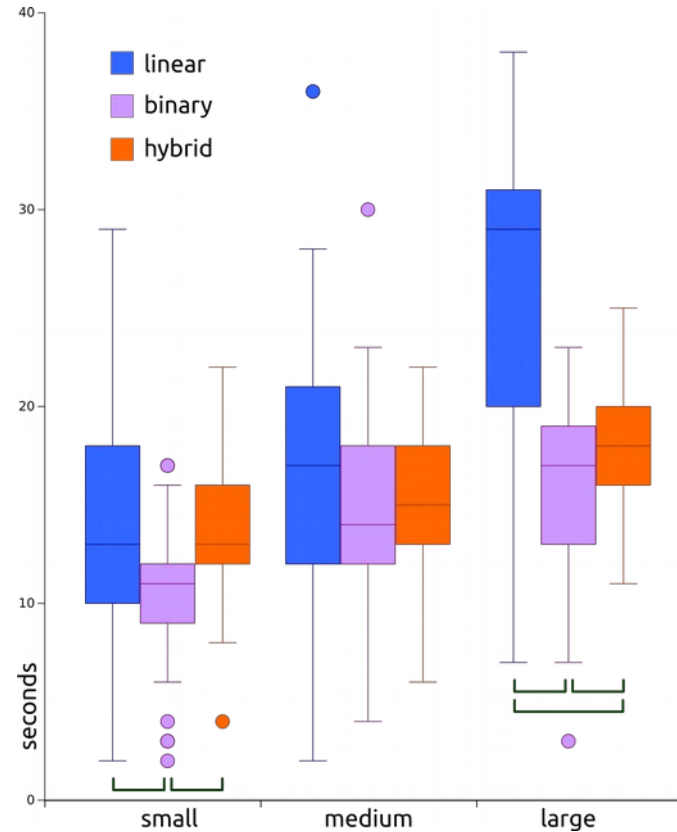

Evaluation

Linear

Binary

Hybrid

Results

Task Time

Results

Nasa TLX

Thank you!

Statistics

Comparison	Mental Demand	Physical Demand	Temporal Demand	Performance	Effort	Frustration
Linear & Binary	< 0.001	0.004	0.018	< 0.001	< 0.001	< 0.001
Linear & Hybrid	< 0.001	0.002	0.058	< 0.001	0.021	0.056
Binary & Hybrid	0.003	0.190	0.720	0.040	< 0.001	0.038