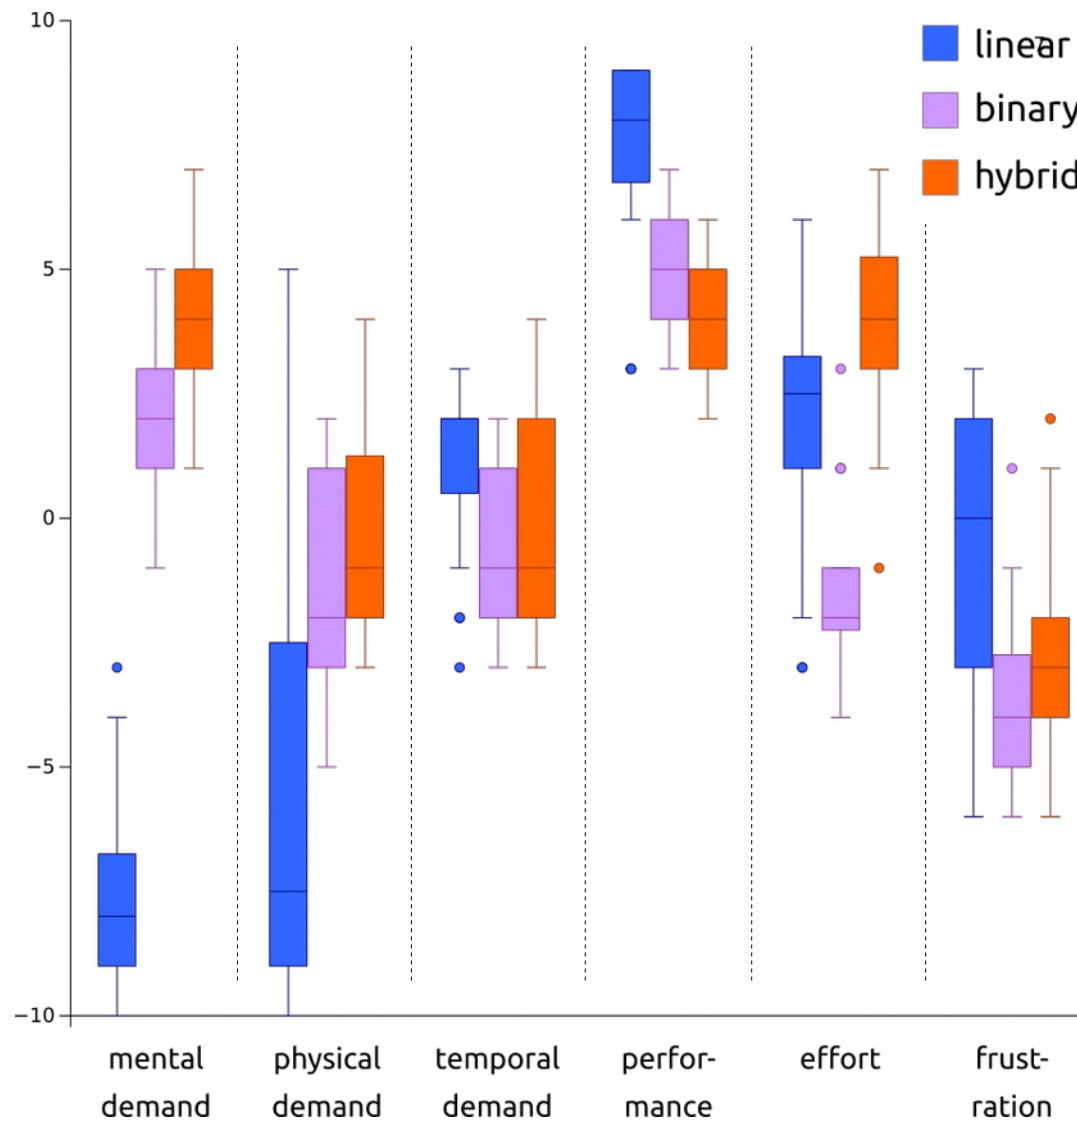

Evaluation

Linear

Binary

Hybrid

Results

Task Time

Results

Nasa TLX

Thank you!

Statistics

Comparison	Mental Demand	Physical Demand	Temporal Demand	Performance	Effort	Frustration
Linear & Binary	< 0.001	0.004	0.018	< 0.001	< 0.001	< 0.001
Linear & Hybrid	< 0.001	0.002	0.058	< 0.001	0.021	0.056
Binary & Hybrid	0.003	0.190	0.720	0.040	< 0.001	0.038