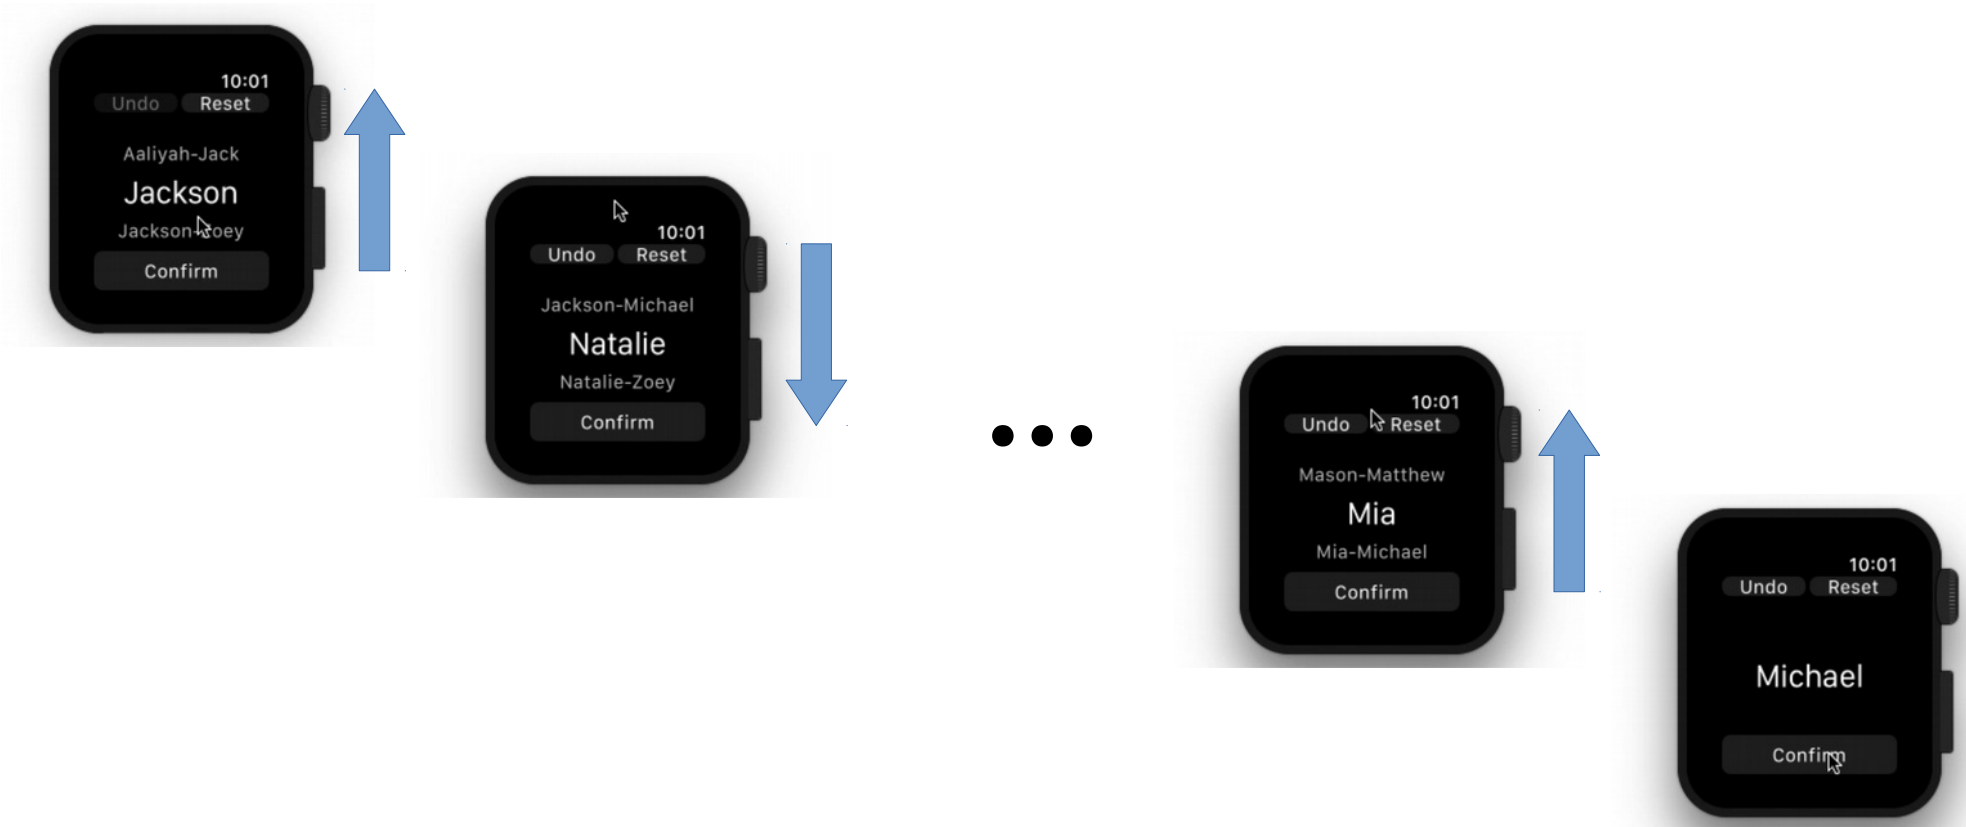

Text Entry
Dunlop et al.
CHI 2014 EA

Generalized Search
Chittaro and De Marco
Interact 2005

Character Pinning
Shani et al., CHI 2009

List Selection
Plaumann et al.
ISWC 2016

BinarySwipes

Where's Michael?

Apple Watch Series 2 - 38mm - watchOS 4.1