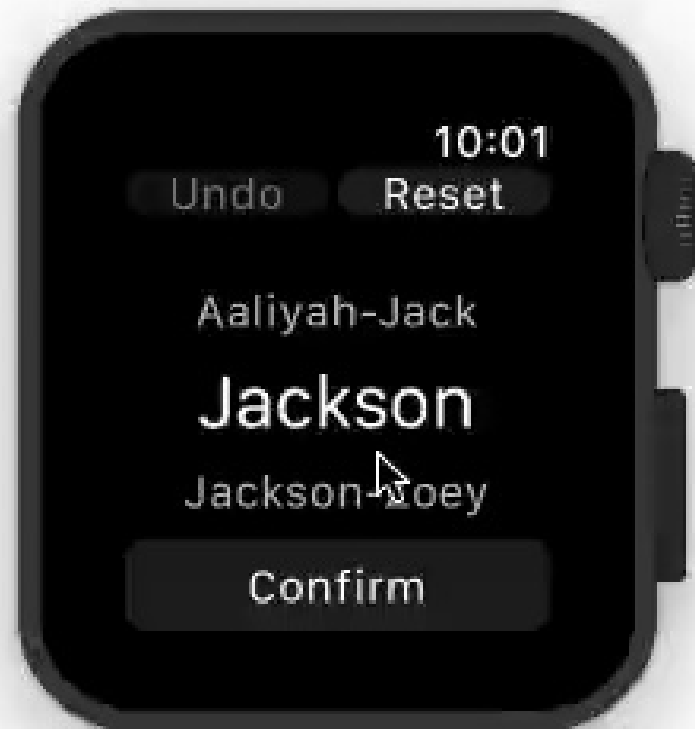

Text Entry
Dunlop et al.
CHI 2014 EA

Generalized Search
Chittaro and De Marco
Interact 2005

Character Pinning
Shani et al., CHI 2009

List Selection
Plaumann et al.
ISWC 2016

BinarySwipes

Where's Michael?

Apple Watch Series 2 - 38mm - watchOS 4.1