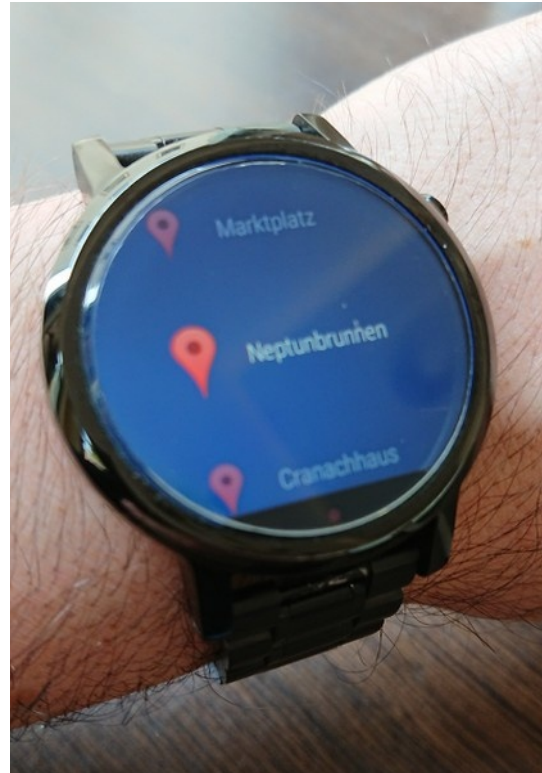

BinarySwipes: Fast List Search on Small Touchscreens

Johannes Hartmann¹²

Maximilian Schirmer¹

Florian Echtler²

¹ WeLoveApps GmbH, Erfurt

² Bauhaus-Universität Weimar

<florian.echtler@uni-weimar.de>

Twitter: [@floemuc](https://twitter.com/floemuc)

Lists on tiny screens?

Music

Navigation

Contacts

MultiFi
Grubert et al.
CHI 2015

FAT FINGER PROBLEM

<https://www.youtube.com/watch?v=bwkgVYQMkEw>

Related Work

Text Entry
Dunlop et al.
CHI 2014 EA

Generalized Search
Chittaro and De Marco
Interact 2005

Character Pinning
Shani et al., CHI 2009

List Selection
Plaumann et al.
ISWC 2016

BinarySwipes

Where's Michael?

Apple Watch Series 2 - 38mm - watchOS 4.1